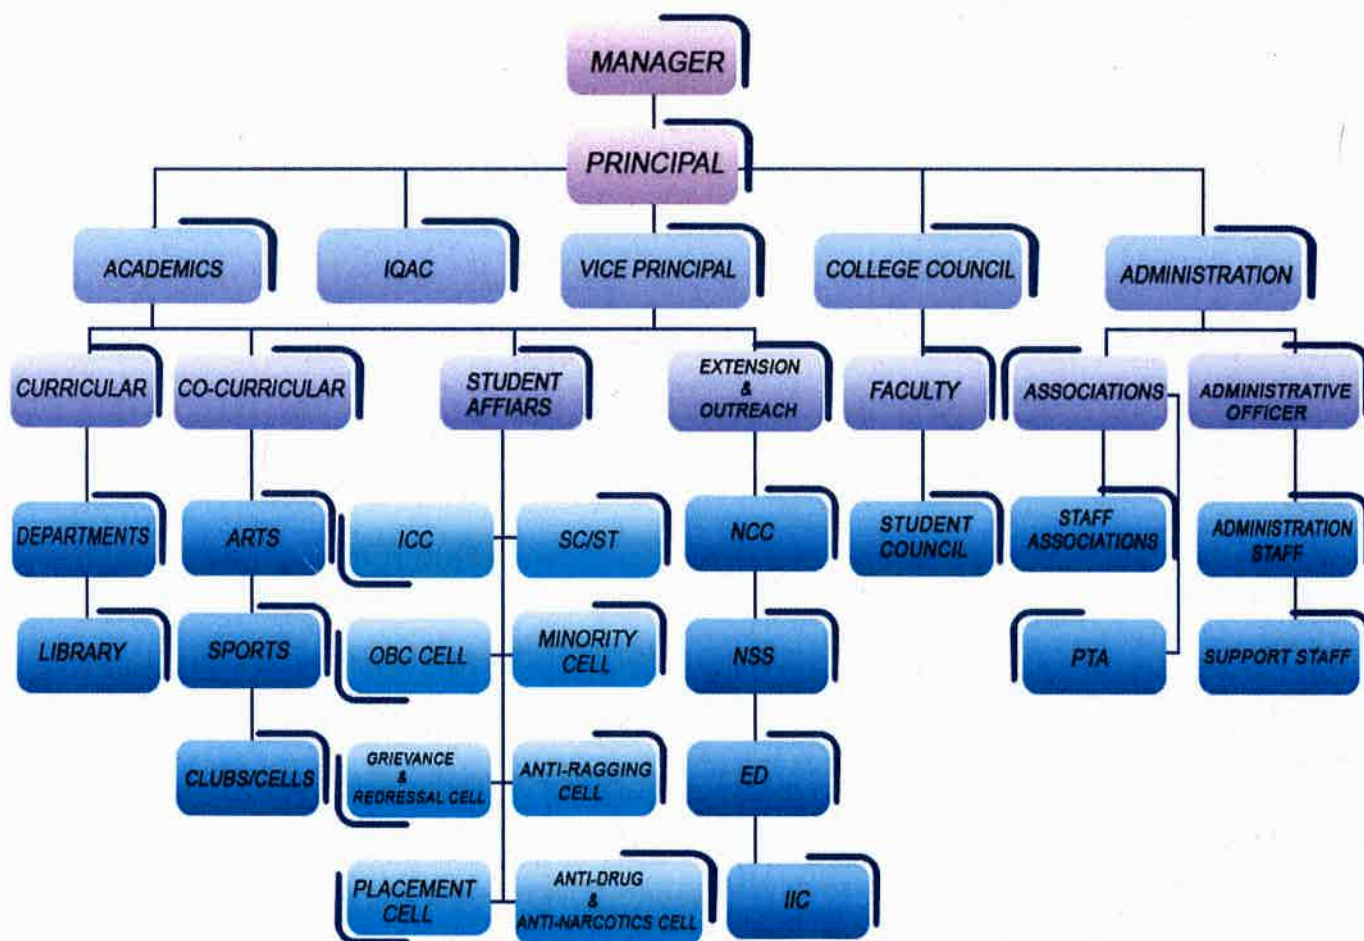

KMM COLLEGE OF ARTS AND SCIENCE

Approved by AICTE & Govt. of Kerala | Affiliated to MG University, Kottayam

EDAPPALLY TOLL GATE | PIPE LINE JUNCTION | COCHIN PUBLIC SCHOOL ROAD | THRIKKAKARA | COCHIN - 682021

0484 - 2577567, 2577667, 9037002130, 9446097707

kmmcollege.artsandscience@gmail.com

www.kmmcollege.edu.in

INSTITUTIONAL ORGANOGRAM